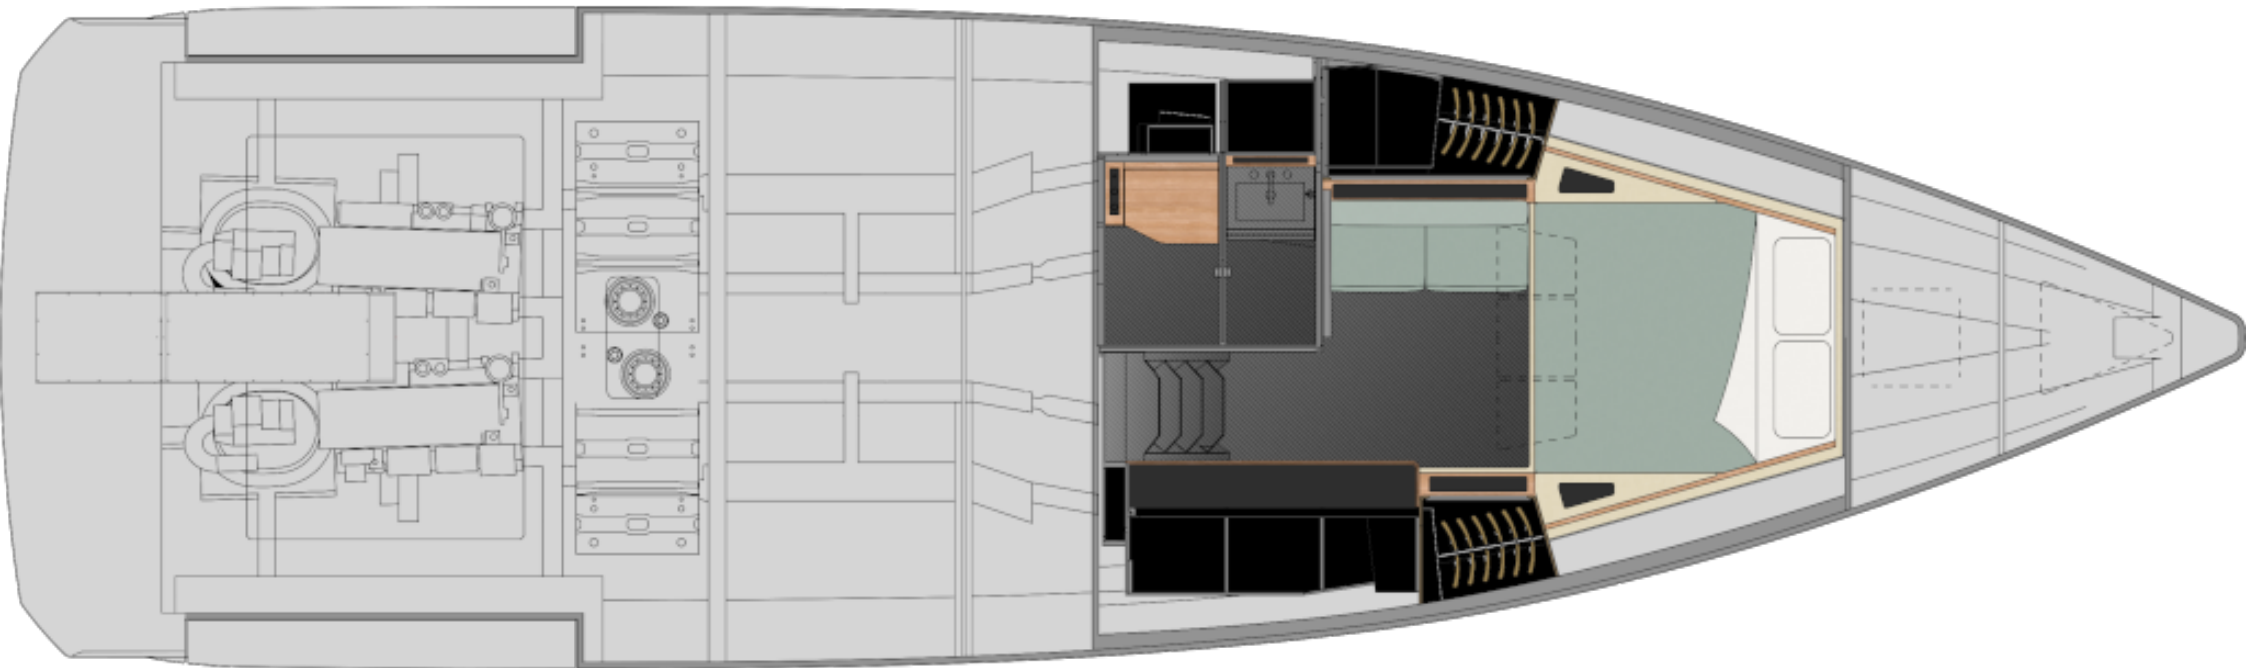

The Wally power 50 delivers the ultimate fusion of design, performance, and functionality.

Powered by twin Volvo Penta IPS650 engines (480hp each), the Wallypower50 reaches a cruising speed of 30 knots and a top speed of 36 knots,

**Specifications**

Year	2025
Length	14,5 m
Width	4,3 m
Draft	1 m
Fuel Capacity	1400 L
Water Capacity	240 L
Guests (Cruising)	12
Engine	Volvo IPS 650, 2 x 460 hp
Speed	30 knots
Top Speed	36 knots

**Price: 1,767,600 EUR**